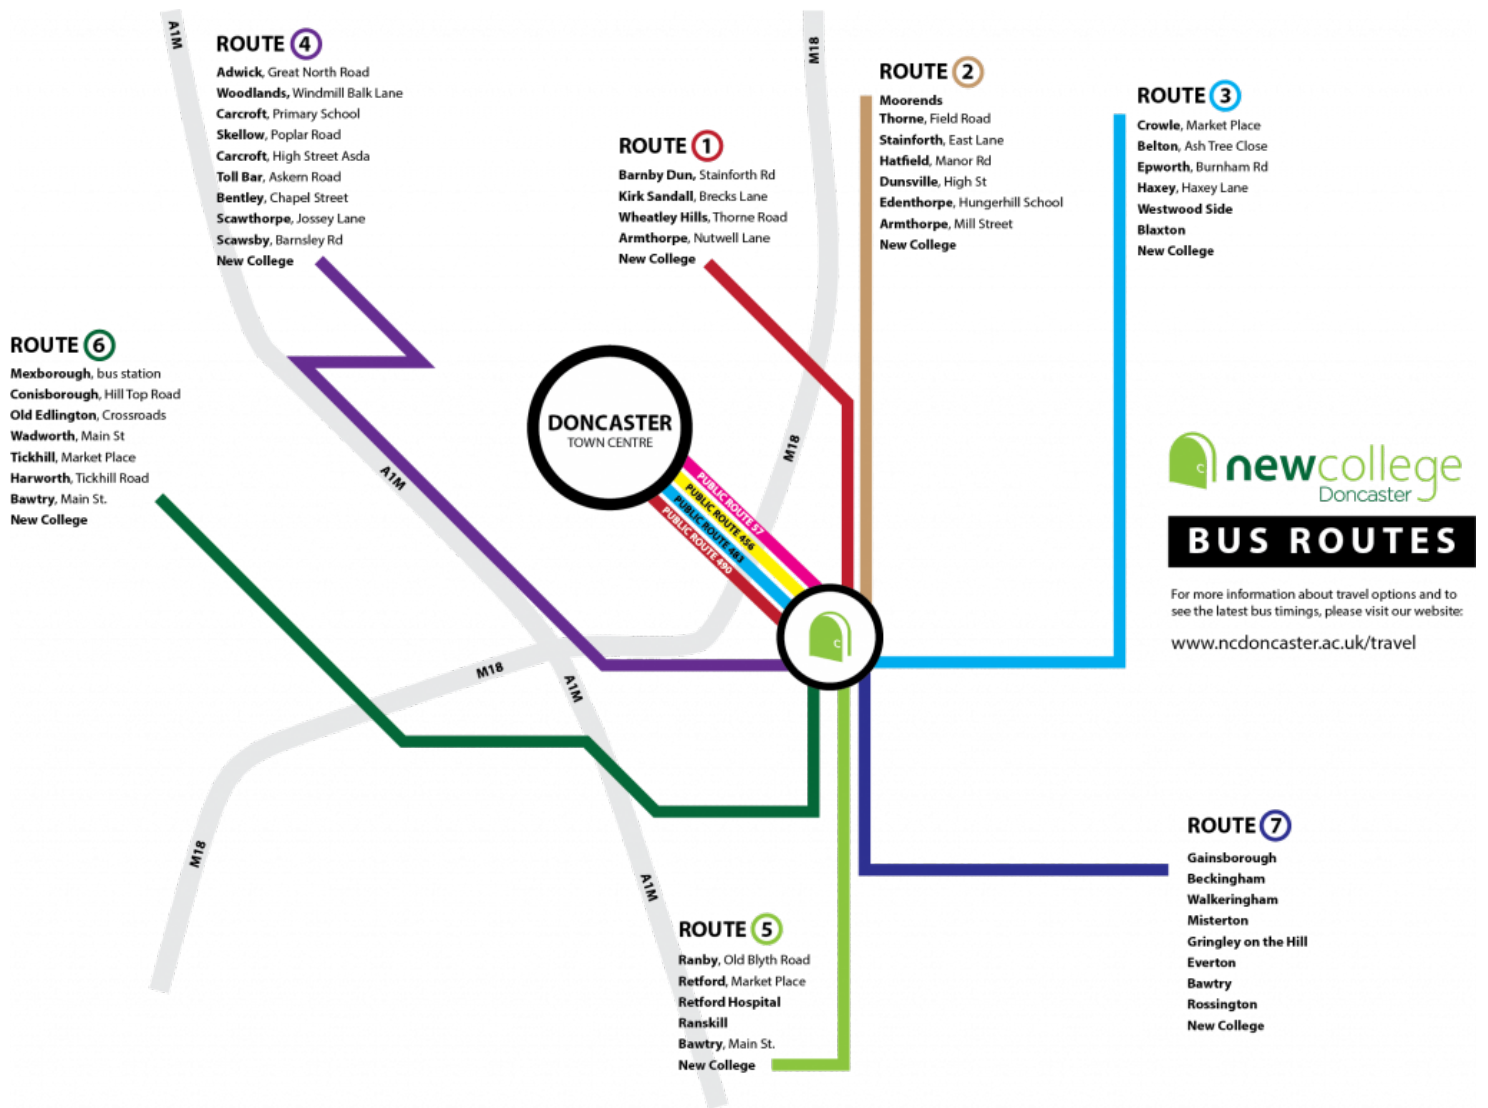

Route

Manton: Retford Road. Ranby: Old Blyth Road, Retford Road, Straight Mile, Hospital Road. Retford: Amcott Way, Arlington Way, Grove Street, Market Place, Bridgegate, Great North Road. Barnby Moor. Ranskill. Bawtry: High Street, Doncaster Road, Great North Road.

Route

Gainsborough: Bus Station, Heaton Street, Southolme, Trinity Street, Bridge Road, A631 Flood Road. Beckingham: Station Road, Low Street, Walkeringham Road, A161. Walkeringham: Sidsalph Hill, High Street, North Moor Road, Fountain Hill Road, Fountain Hill, B1403 Gringley Road. Misterton: High Street (turn by forward loop to avoid low bridge), B1403 Fountain Hill, B1403. Gringley: Beacon Hill Road, A631. Everton: A631. Bawtry: Gainsborough Road, High Street, Doncaster Road, A638, Littleworth Lane. Rossington: Sheep Bridge Lane, Great North Road.

57a / 57f / 58c

**Doncaster - Cantley -
New College Doncaster (First)**

57c: Doncaster - Doncaster Sheffield Airport Circular

57f: Doncaster - Finningley

58c: Doncaster - Manor Farm Circular

18 (Powells*) and 456

**Hellaby - Maltby - Braithwell - Edlington - Warmsworth -
Interchange - Balby - Rossington - Hurst Lane**

18:

456:

***First tickets and weekly passes not valid on this service.**

Further Information

- For all bus routes you should arrive at the bus stop 5 minutes before departure and signal the bus to stop!
- The bus will NOT STOP unless an indication is made to the driver that you wish to board!
- All buses can be boarded at any bus stop along all routes.
- Please see New College Doncaster website for information on bus passes and prices.